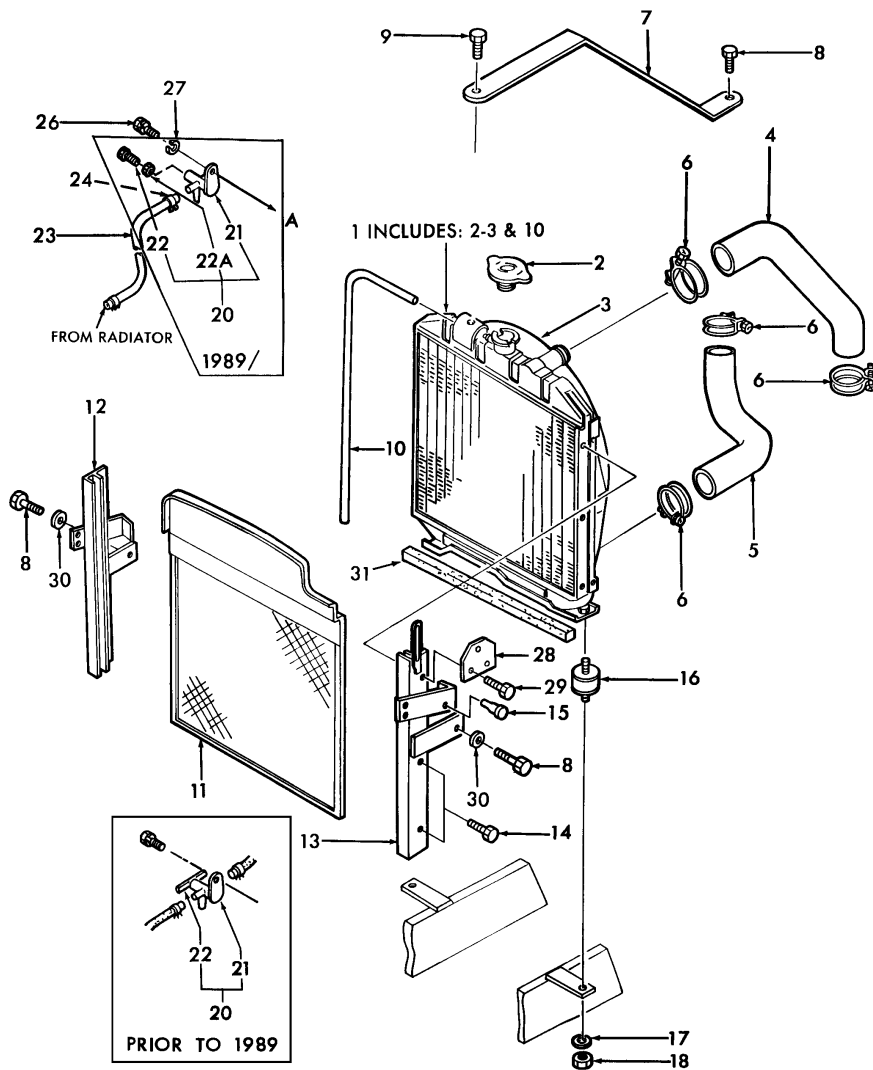

Tc30 - 3 Cyl
Compact Tractor
(09/01 - 12/07)

> 04 - Cooling System > 08a01 - Radiator

Variants

-

Model Information

, , , , , , , , , , ,

Serial Number ranges

-

Production Dates

-

#	Part #	Part Name	Description	Qty
1	SBA310100620	RADIATOR	Includes: Ref. 2, 3 & 10	1
1	SBA310101170	Radiator	Includes: Ref. 2, 3 & 10@@USED ON & ABOVE PIN Z6NGA1047	1
2	SBA145546060	RADIATOR CAP	-	1
2	SBA310110200	CAP, RADIATOR	USED ON & ABOVE PIN Z6NGA1047 2WD 9 X 3,	1
3	SBA310190420	ENGINE HOOD PANEL	-	1
3	SBA310190485	SHROUD	USED ON & ABOVE PIN Z6NGA1047 2WD 9 X 3,	1
4	SBA310160932	Radiator Hose	Upper	1
5	SBA310161630	Radiator Hose	Lower	1
6	SBA067100043	BAND	Hose	4
7	SBA310311390	SUPPORT	Black, Radiator	1
7	SBA310311440	SUPPORT	Radiator@@USED ON & ABOVE PIN HK30001	1
8	SBA011510820	CAPTIVE WASHER SCREW	-	1
9	SBA011510816	Bolt - M8 x 16	M8 x 16	3

#	Part #	Part Name	Description	Qty
10	SBA310120170	TUBE, RIGID	Pipe, Radiator Overflow	1
11	SBA310140590	SCREEN	-	1
12	SBA310351190	BRACKET	R.H.	1
13	SBA310353090	BRACKET	Bracket, L.H.	1
14	SBA011150612	BOLT	M6 x 12	6
15	SBA398110110	BUMPER	Rubber	2
16	SBA398110550	BUSHING, RUBBER	-	2
17	140028	WASHER, LOCK	-	2
18	100016	Nut - M10 CL8	-	2
19	SBA011150610	BOLT	M6 x 10	6
20	SBA310130250	COCK, DRAIN	Metal Includes: Ref. 21 thru 22A	1
20	SBA310130280	DRAINCOCK	Plastic Includes: Ref. 21 thru 22A@@USED ON & ABOVE	1
21	NSS	NOT SOLD SEPARAT	Pipe, Drain	1
22	SBA340170680	VALVE, HYDRAULIC	-	1
22A	SBA020109113	NUT	-	1
23	SBA360770820	HOSE, FLEXIBLE	-	1
23	SBA360771290	Tube	USED ON & ABOVE PIN Z6NGA1047 2WD 9 X 3,	1
24	SBA067100015	CLAMP, HOSE	-	2
26	SBA013100814	BOLT	Hex, M8 x 14	1
27	80681	LOCK WASHER	-	1
28	SBA350503380	SUPPORT	Support	1

#	Part #	Part Name	Description	Qty
29	SBA011140612	BOLT	M6 x 12	2
30	SBA026109017	WASHER	-	2
31	SBA398132531	SEAL, FELT	-	1